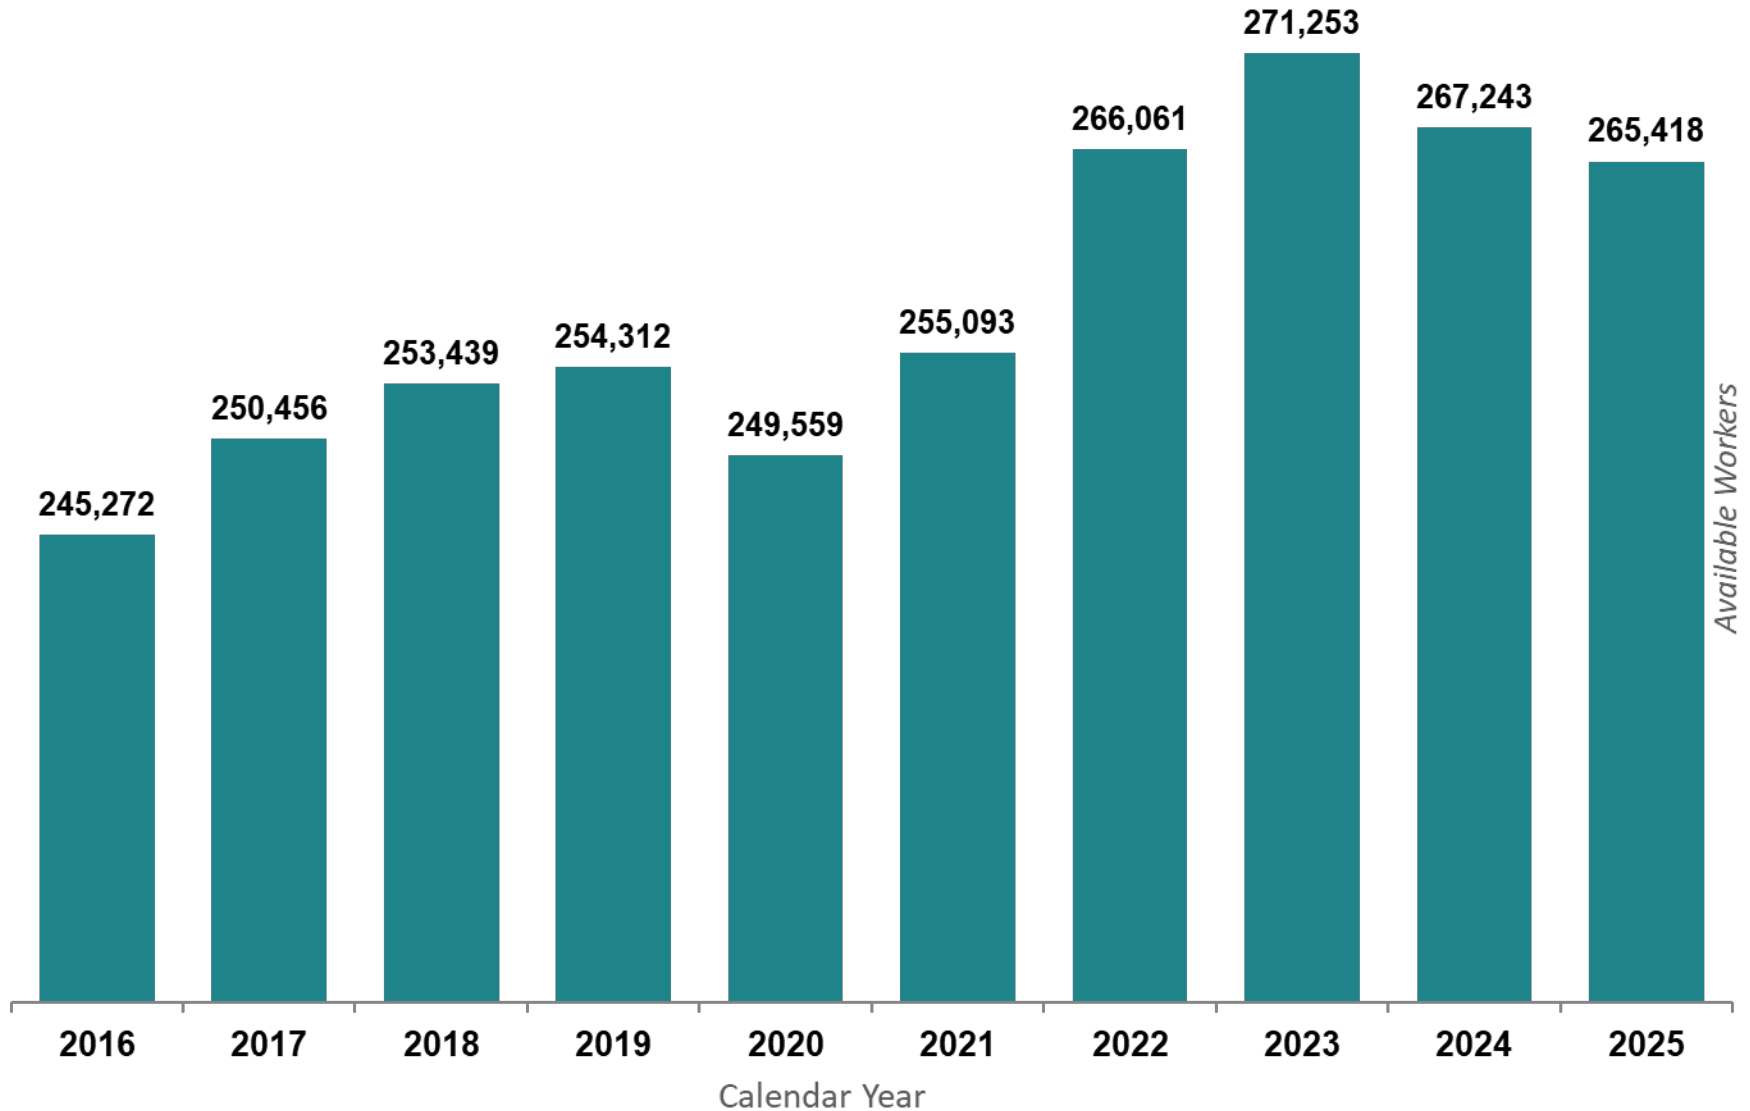

Volusia County Total Workforce Size

Note: Based upon average monthly available workforce.

Source: FloridaCommerce, Local Area Unemployment Statistics (LAUS) program.