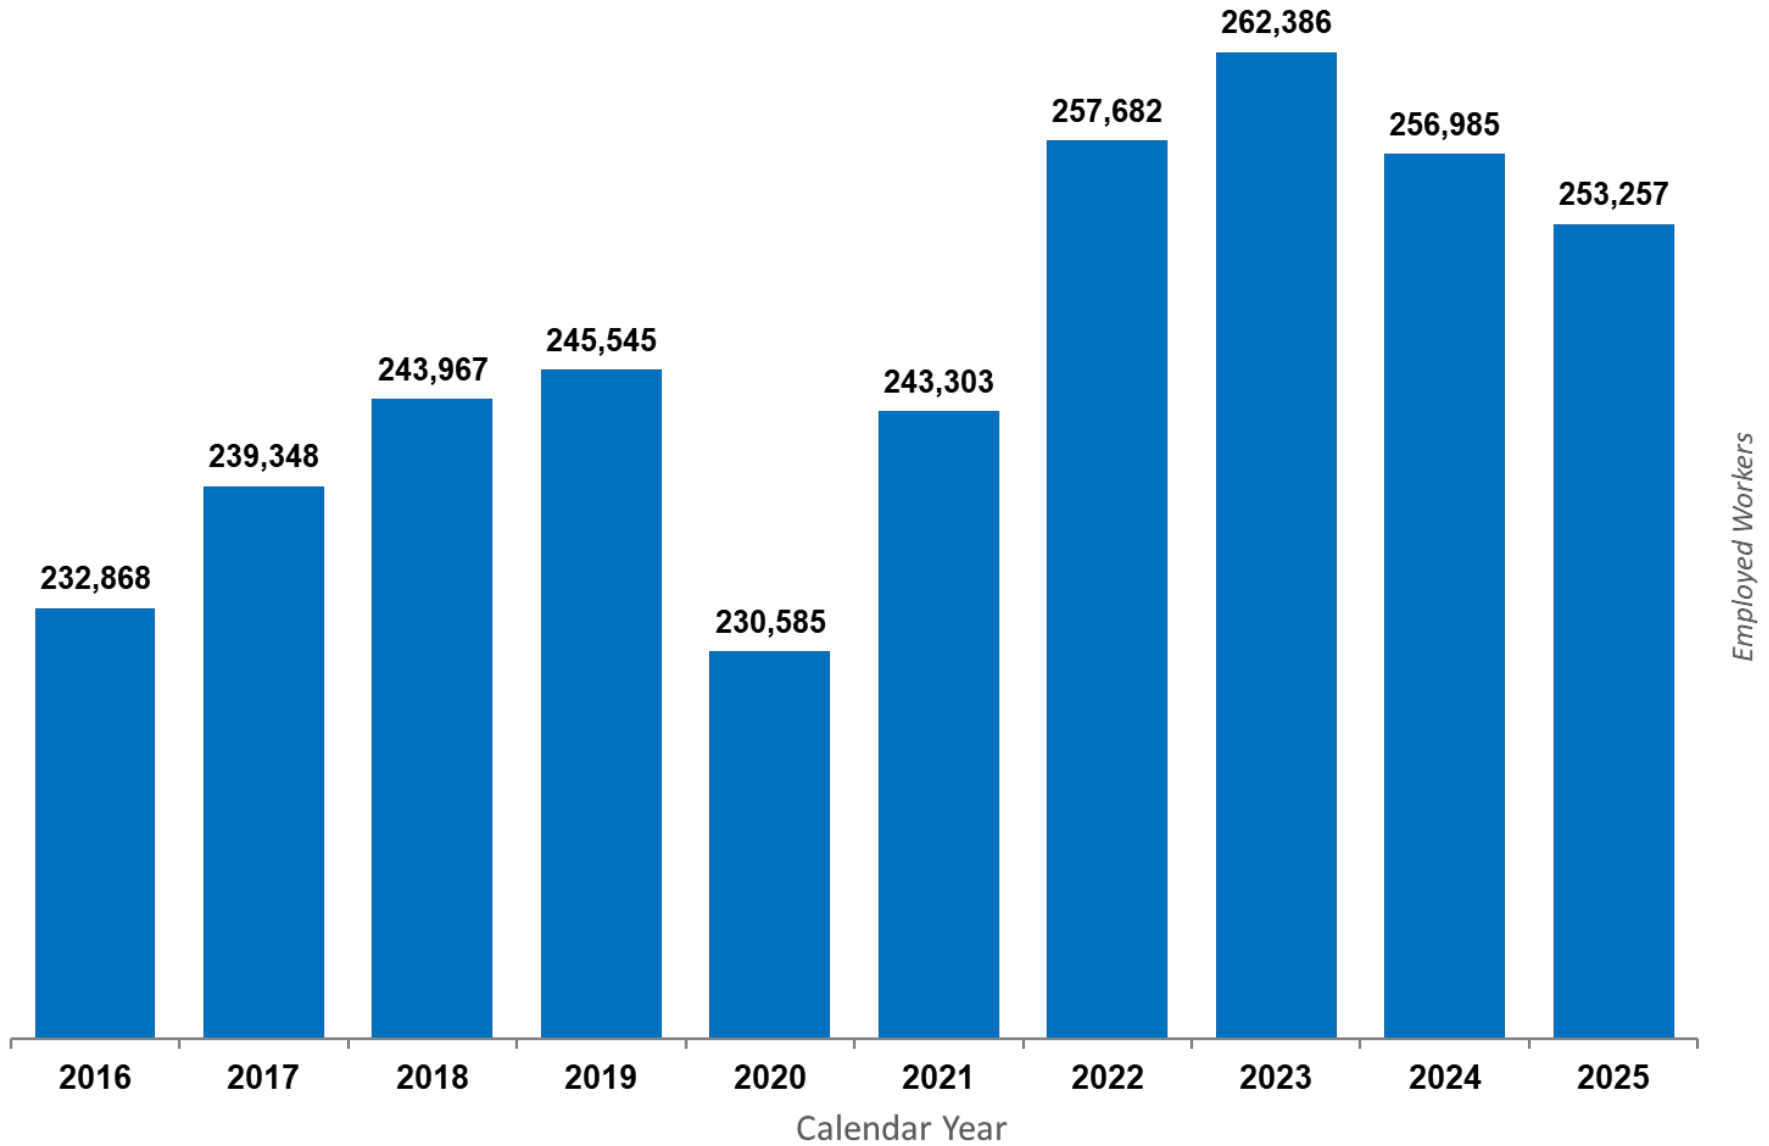

Volusia County Total Employed Workforce

Note: Based upon average monthly available workforce.

Source: FloridaCommerce, Local Area Unemployment Statistics (LAUS) program.